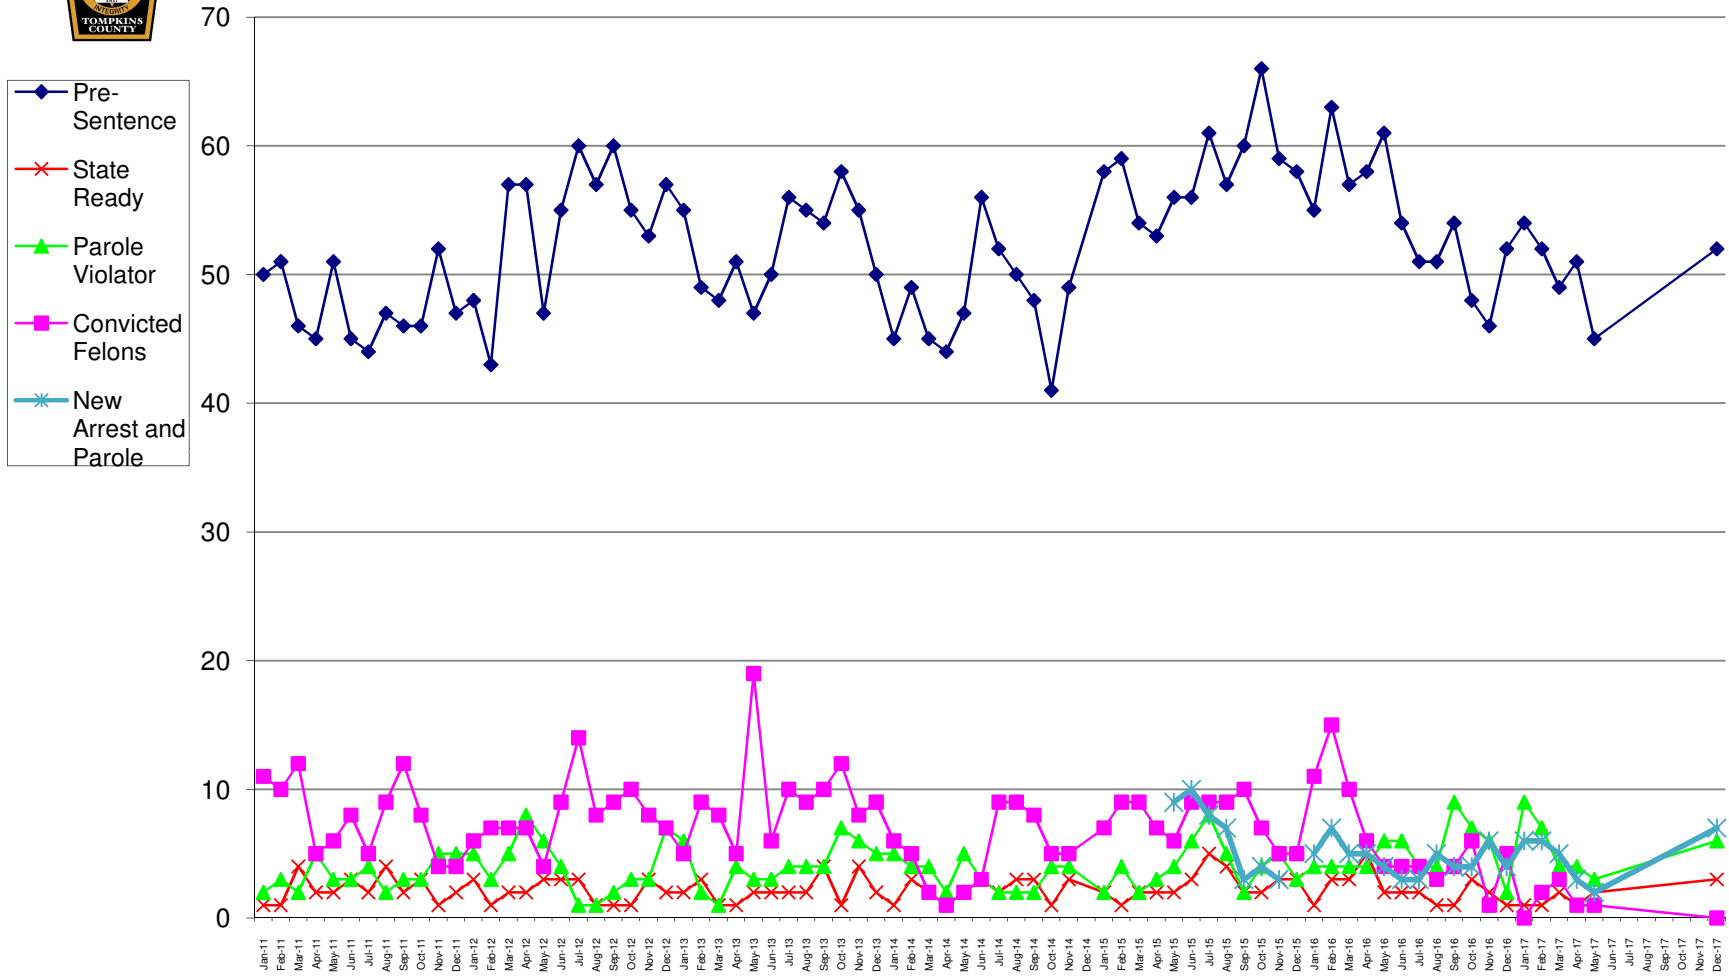

Unsentenced Inmate Breakdown(Averages)

Monthly Admission Totals

Average Jail Statistics