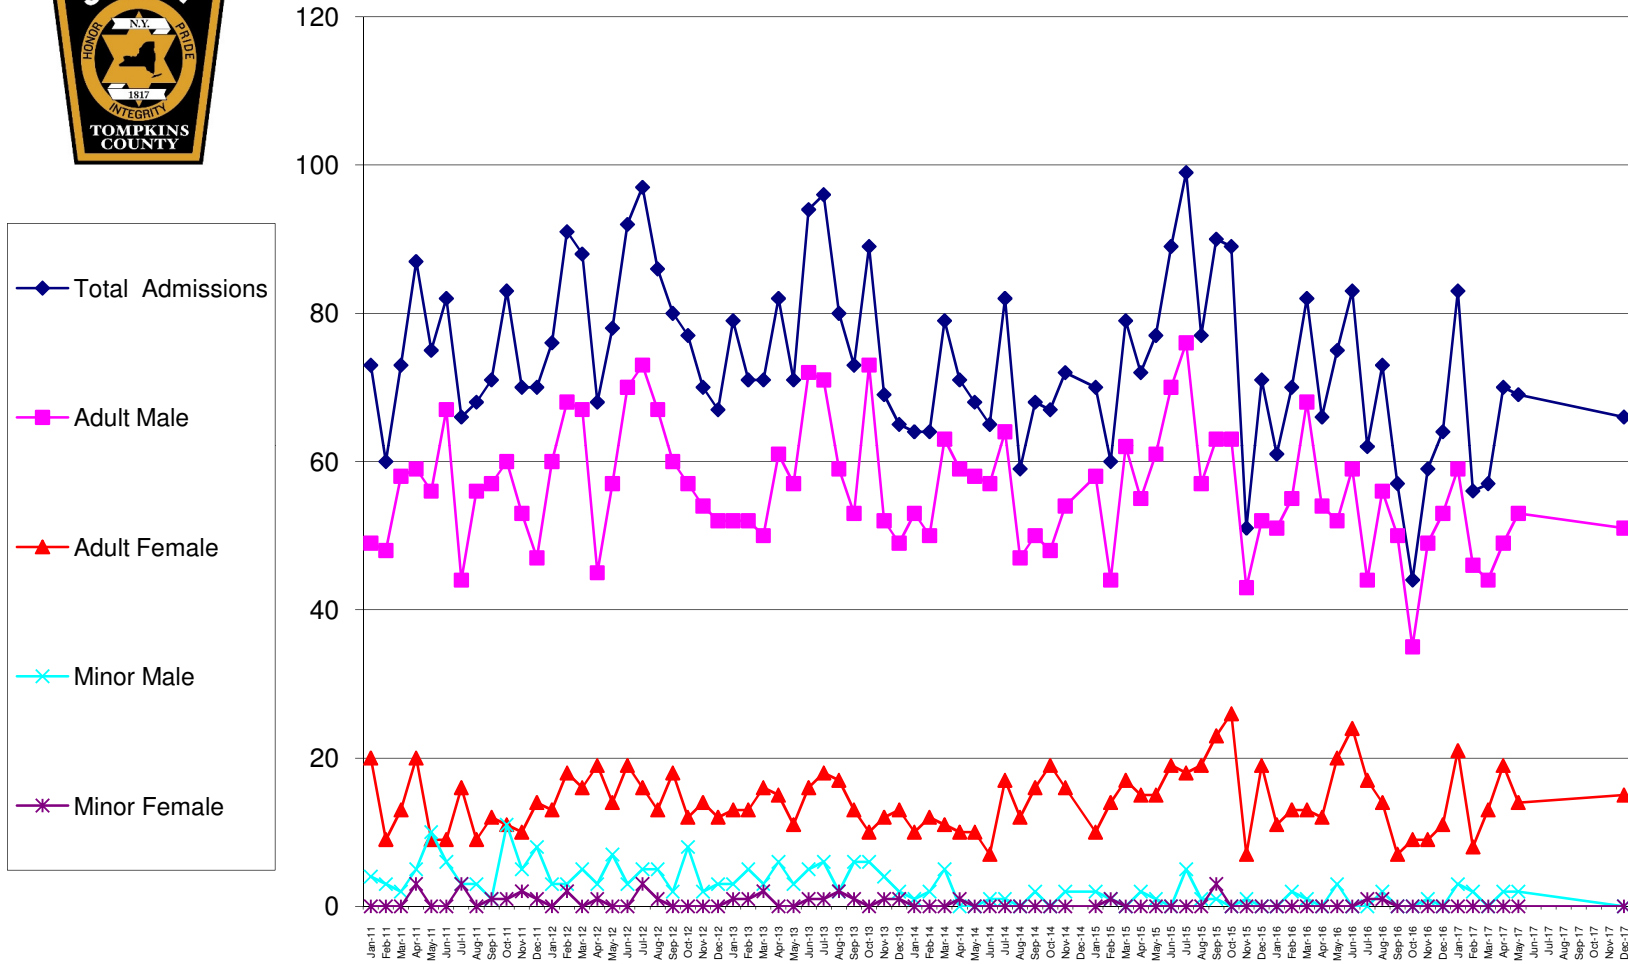

Unsentenced Inmate Breakdown(Averages)

Monthly Admission Totals

Average Jail Statistics