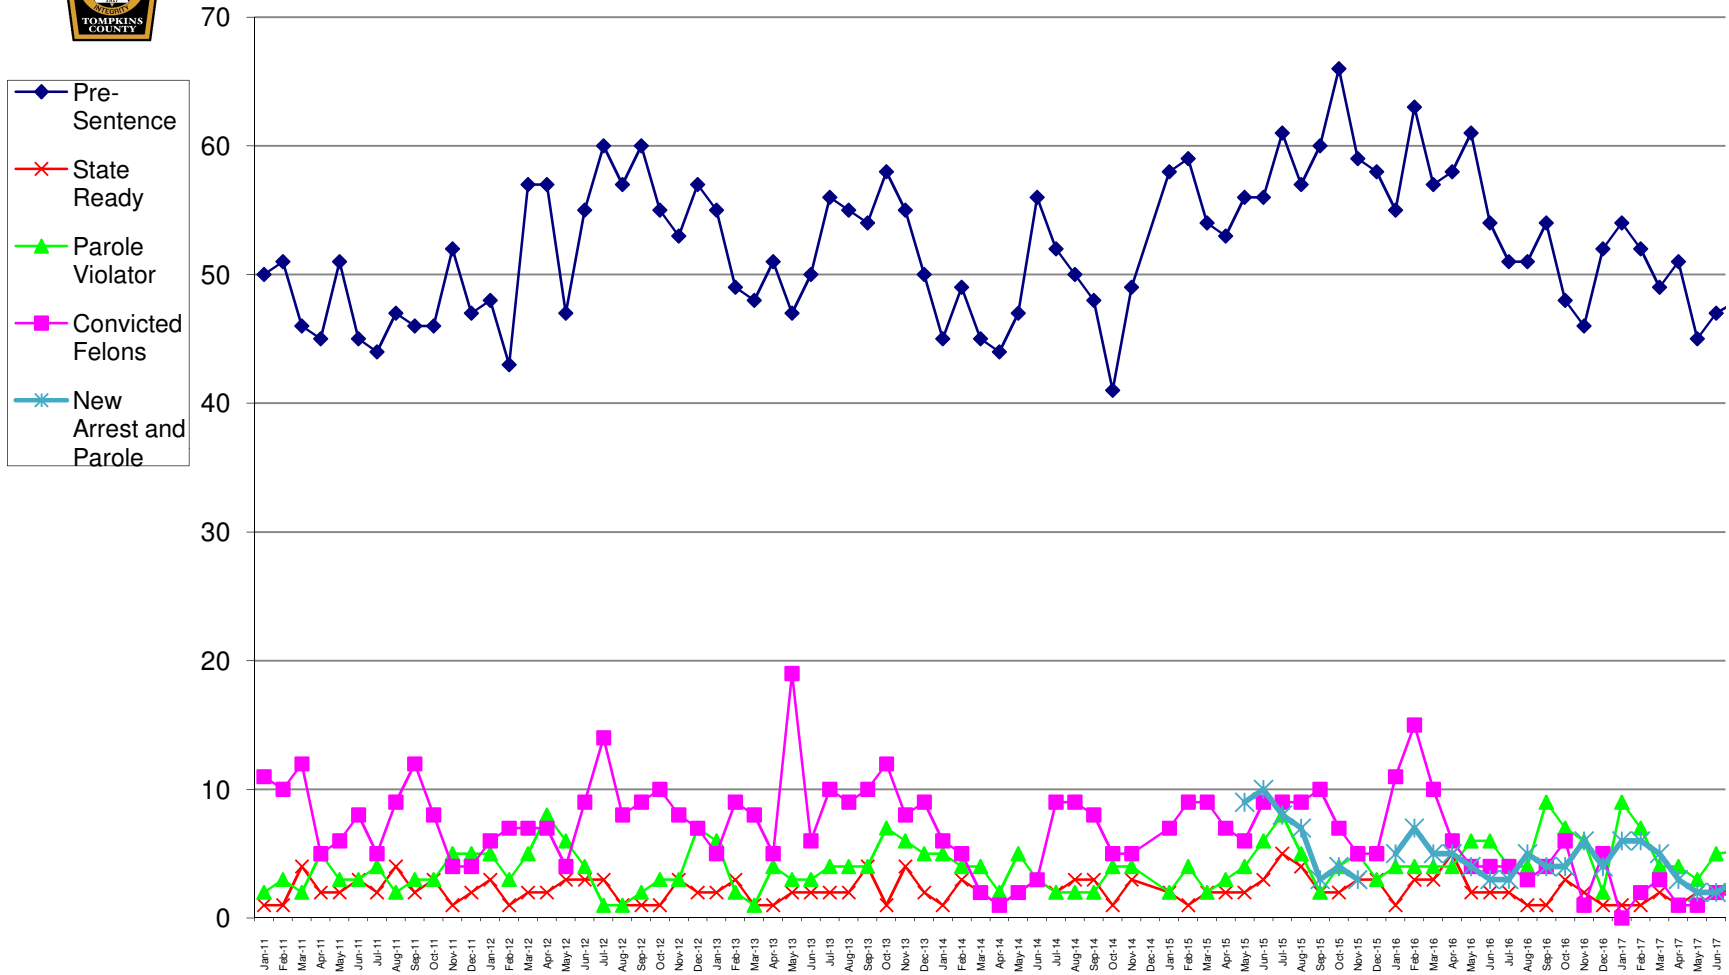

Unsentenced Inmate Breakdown(Averages)

Monthly Admission Totals

Average Jail Statistics