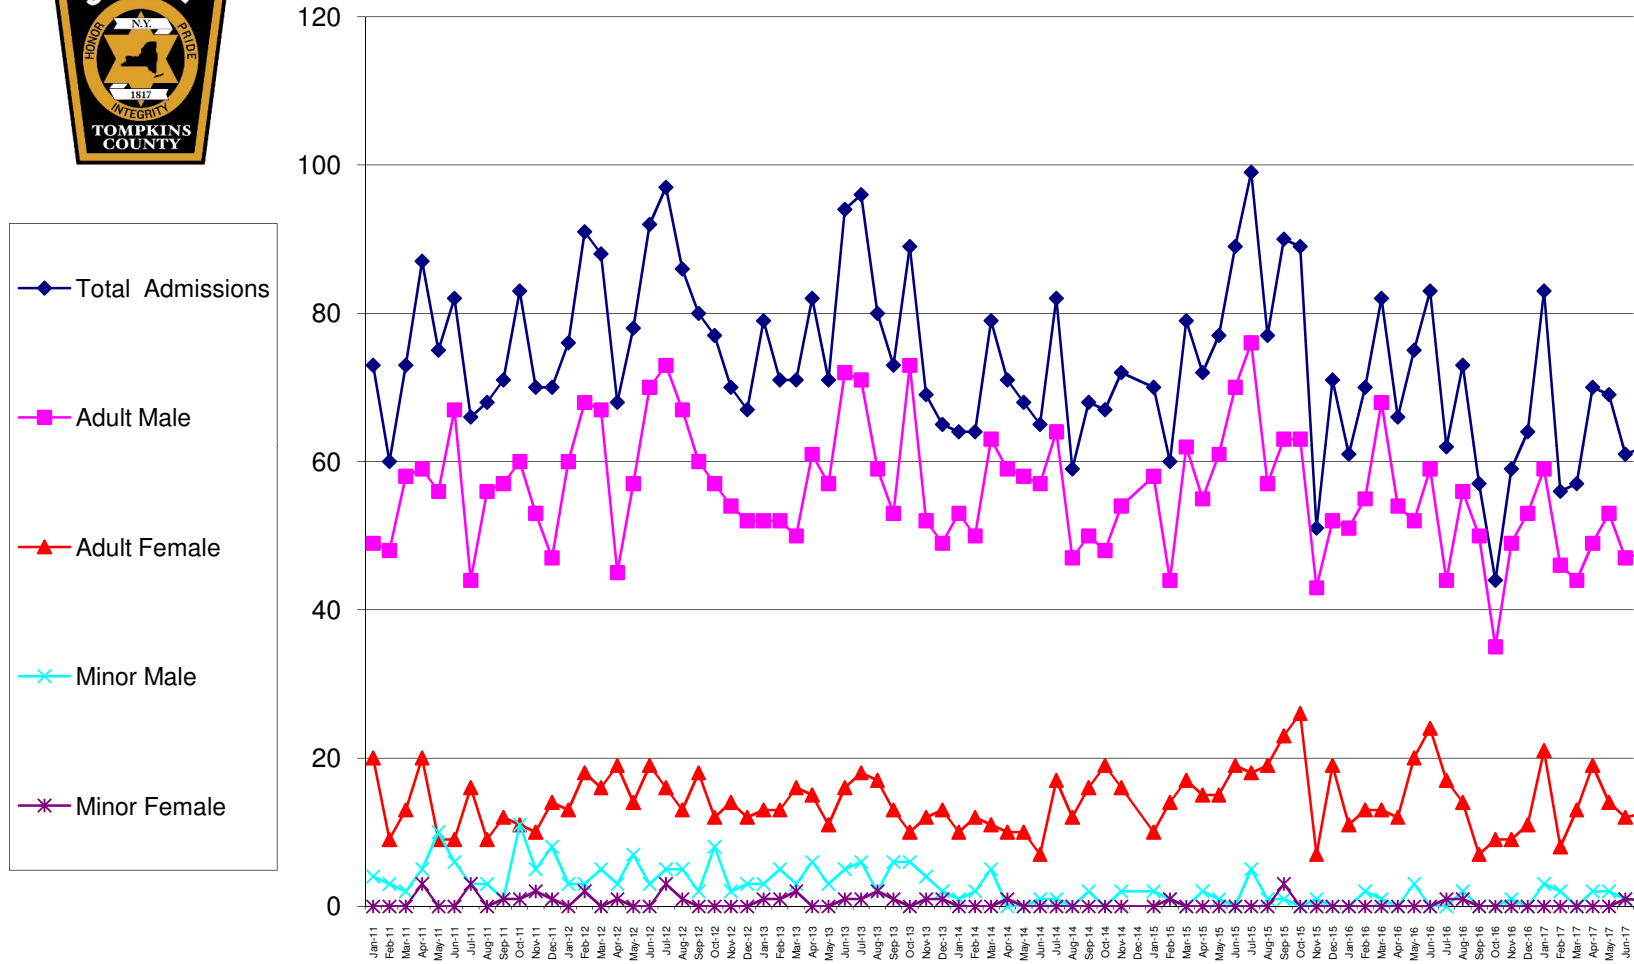

Unsentenced Inmate Breakdown(Averages)

Monthly Admission Totals

Average Jail Statistics